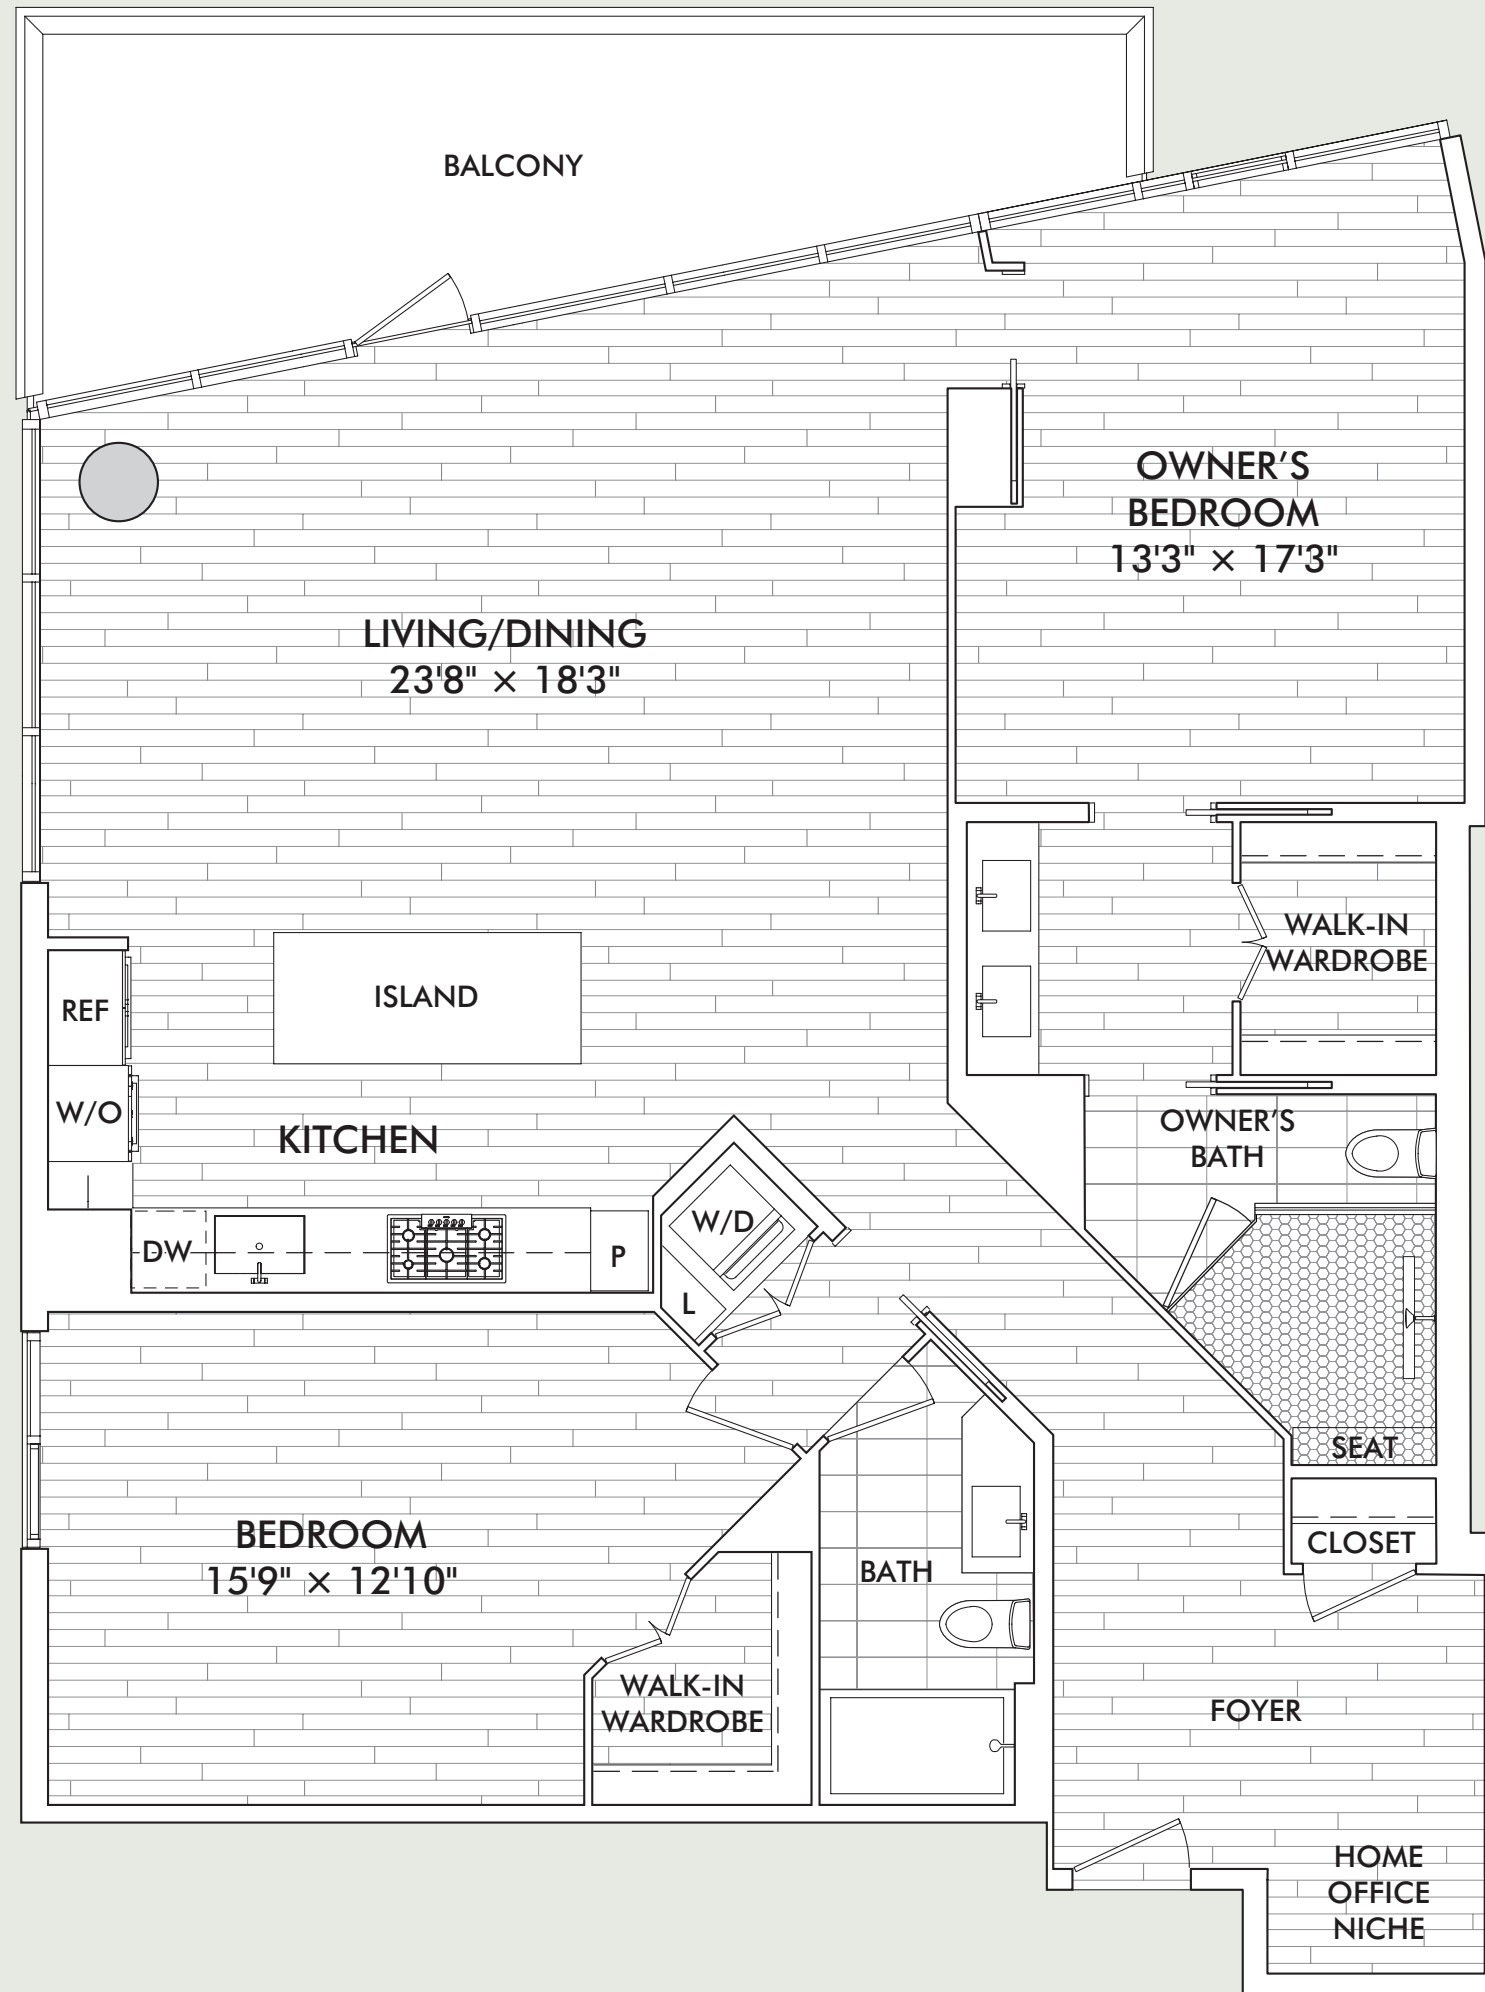

RESIDENCE C2

2 BEDROOMS | 2 BATHROOMS

APPROX. 1,515 SQ. FT. | BALCONY APPROX. 205 SQ. FT.

4th - 11th Floors