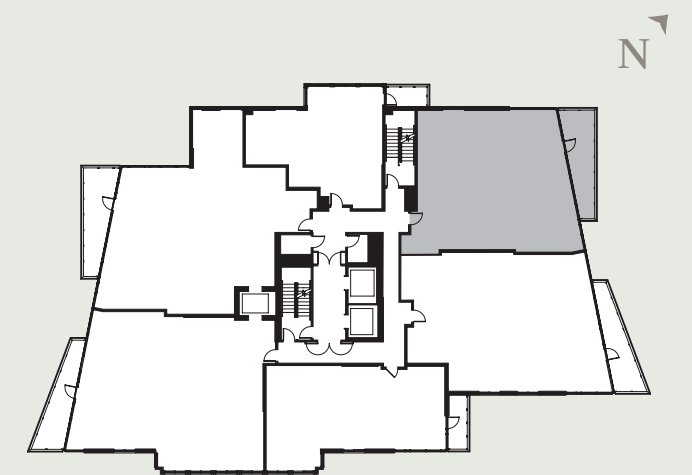

RESIDENCE C2

2 BEDROOMS | 2 BATHROOMS

APPROX. 1,515 SQ. FT. | BALCONY APPROX. 205 SQ. FT.

4th - 11th Floors