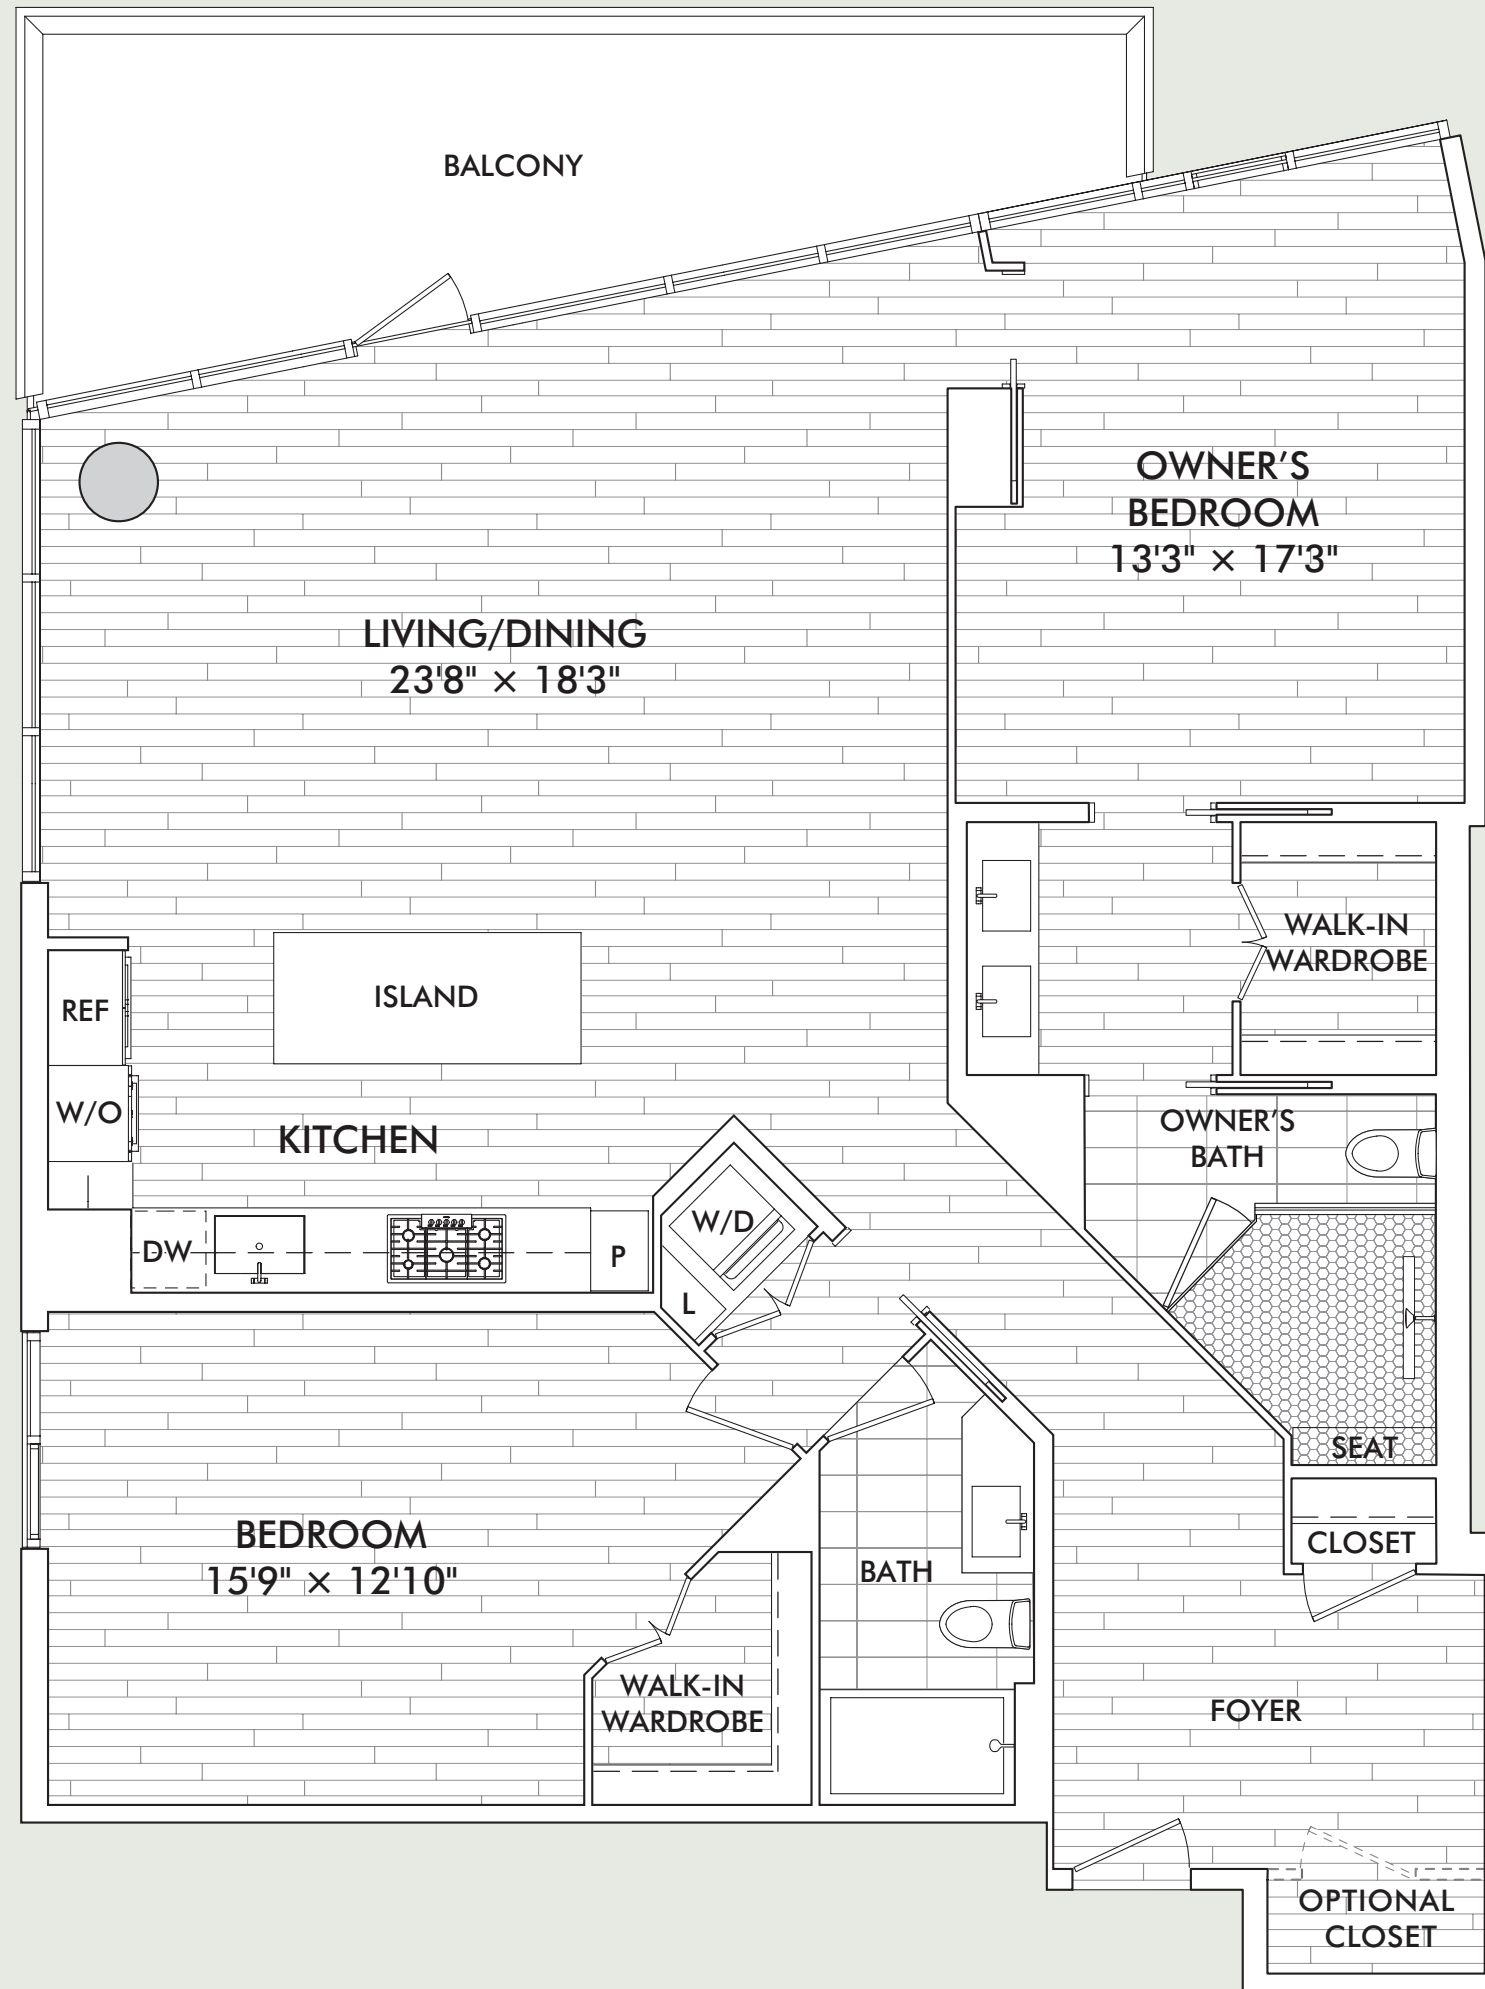

RESIDENCE C2

2 BEDROOMS | 2 BATHROOMS

APPROX. 1,515 SQ. FT. | BALCONY APPROX. 205 SQ. FT.

4th - 11th Floors