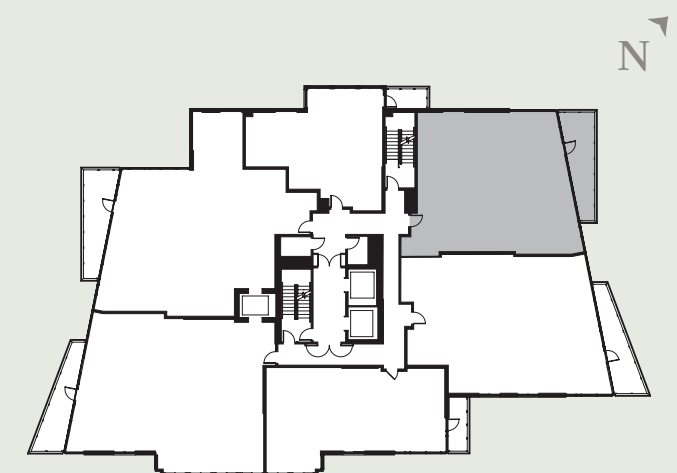

RESIDENCE C2

2 BEDROOMS | 2 BATHROOMS

APPROX. 1,515 SQ. FT. | BALCONY APPROX. 205 SQ. FT.

4th - 11th Floors